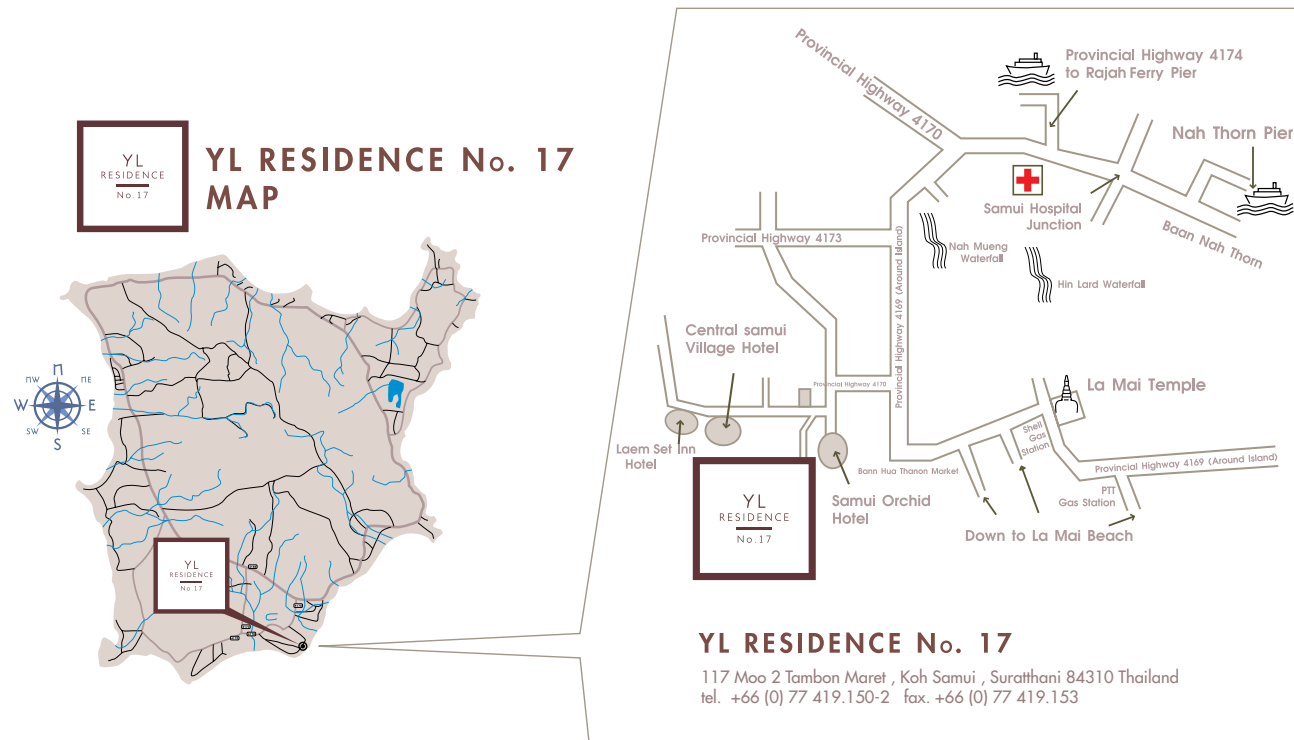

Guests have a variety of places to dine at YL residence, either indoors, by the pool, on the picnic lawn or on the beach front itself. The Main house has a large dining hall capable of seating 20+ guests with automated walls that can open to create an outdoor dining experience within the main residence.

## □ LOCATION & MAP

YL Residence is located in Laem Set, Koh Samui which is only 40 minutes from the airport, with full chauffer driven transfers to and from.

Koh Samui is situated off the East coast in Southern Thailand, and is the largest of an archipelago of more than 100 islands, the Anghong Marine National Park (The Golden Bowl). For the greater part they are uninhabited.