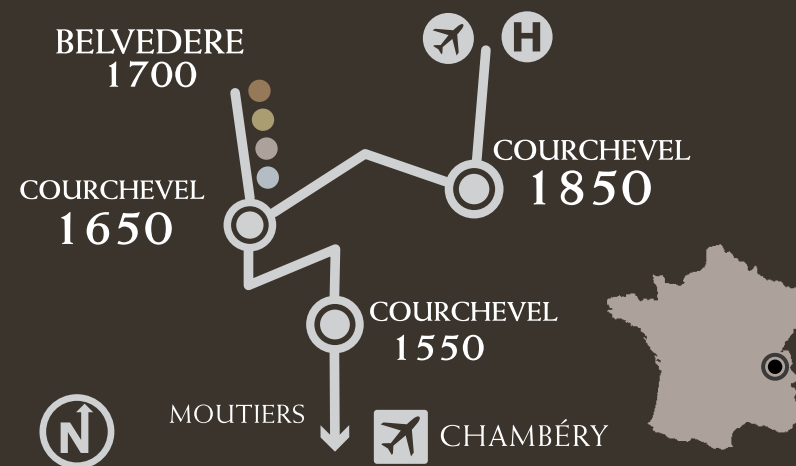

SLEEPS	2
BEDROOM	1
BATHROOM	1
CAR PARK	

Please visit our website for the complete floor plan

LOCATION

Discreetly situated in exclusive Belvedere on the edge of the Parc National de Vanoise, these exclusive Chalets are superbly located between Courchevel 1650 and 1850 - ski in/ski out they are two short lifts away from 1850 and five minutes to 1650. There is a resort bus service 2 minutes walk from the Chalets with regular service until 7pm. Belvedere is a 20 minute walk from the centre of 1650.

Courchevel
A year-round destination
Chalets de Vanoise are available for rental

for more information
and to make a booking enquiry please visit our website
www.chaletsdevanoise.com

Whitley Ridge hotel
Beaulieu Road
Brockenhurst
SO 42 7QL
UK